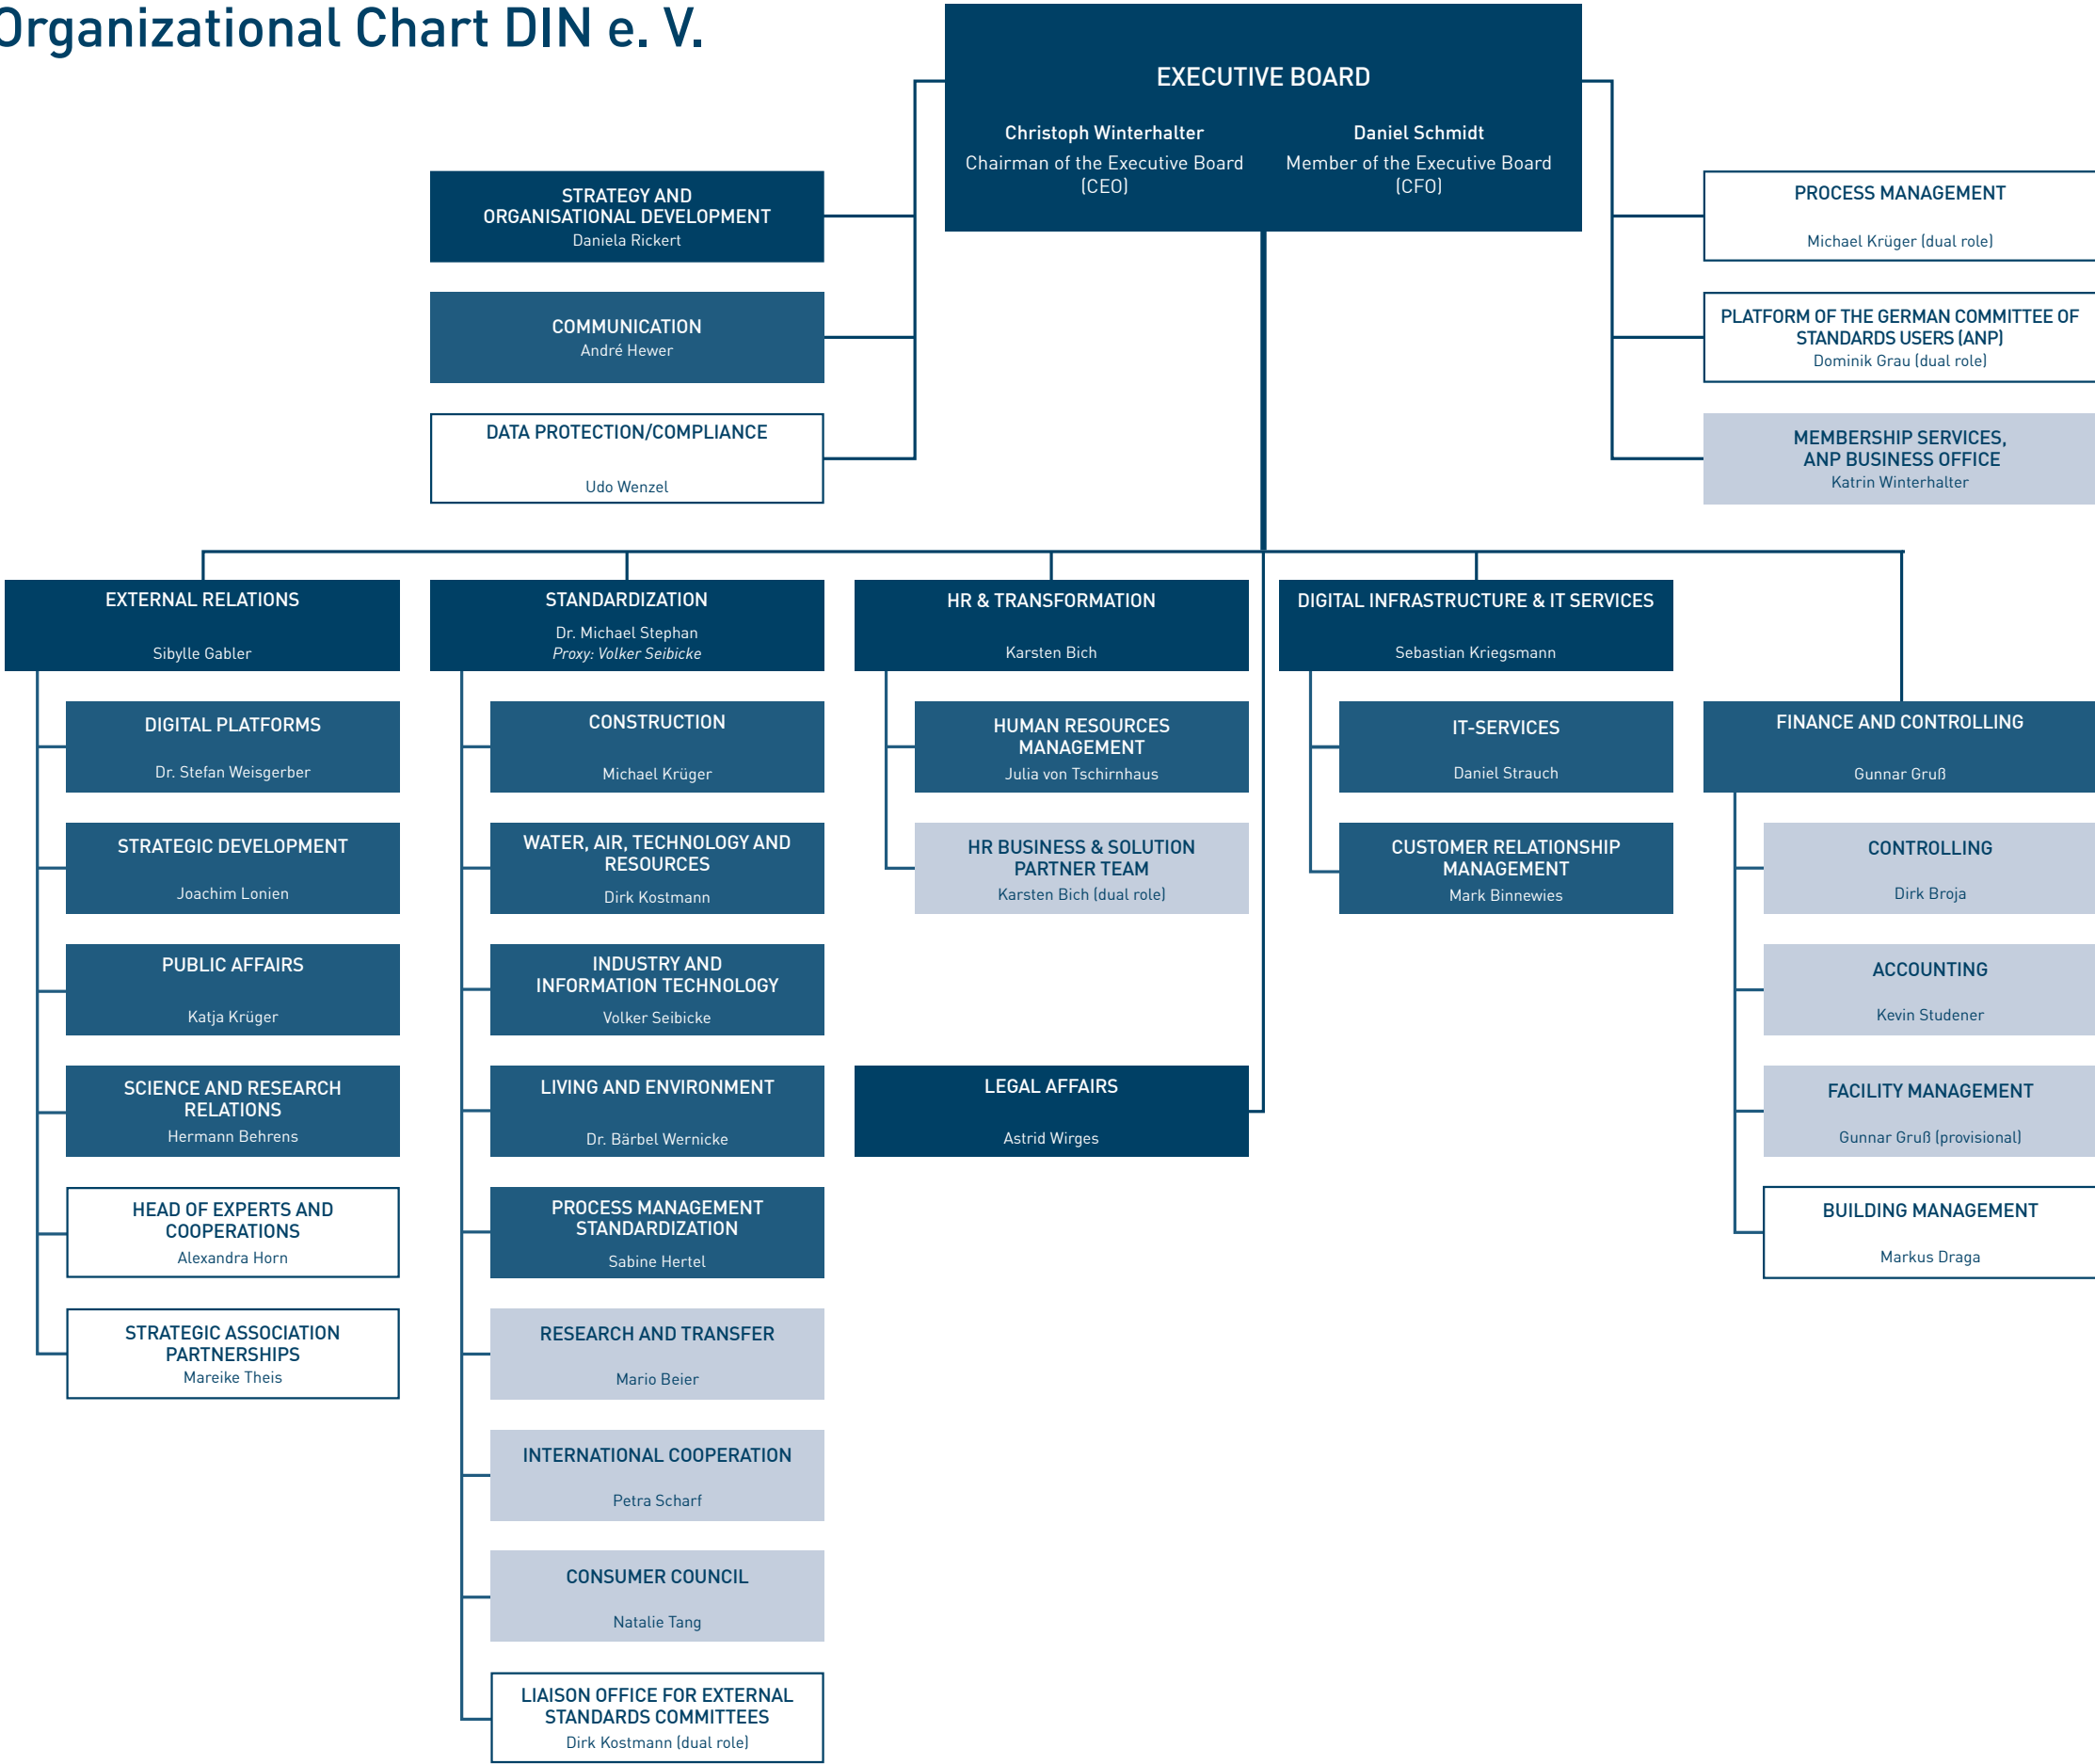

Organizational Chart DIN e. V.

LEGEND

- Management Board
- Unit
- Department
- Group