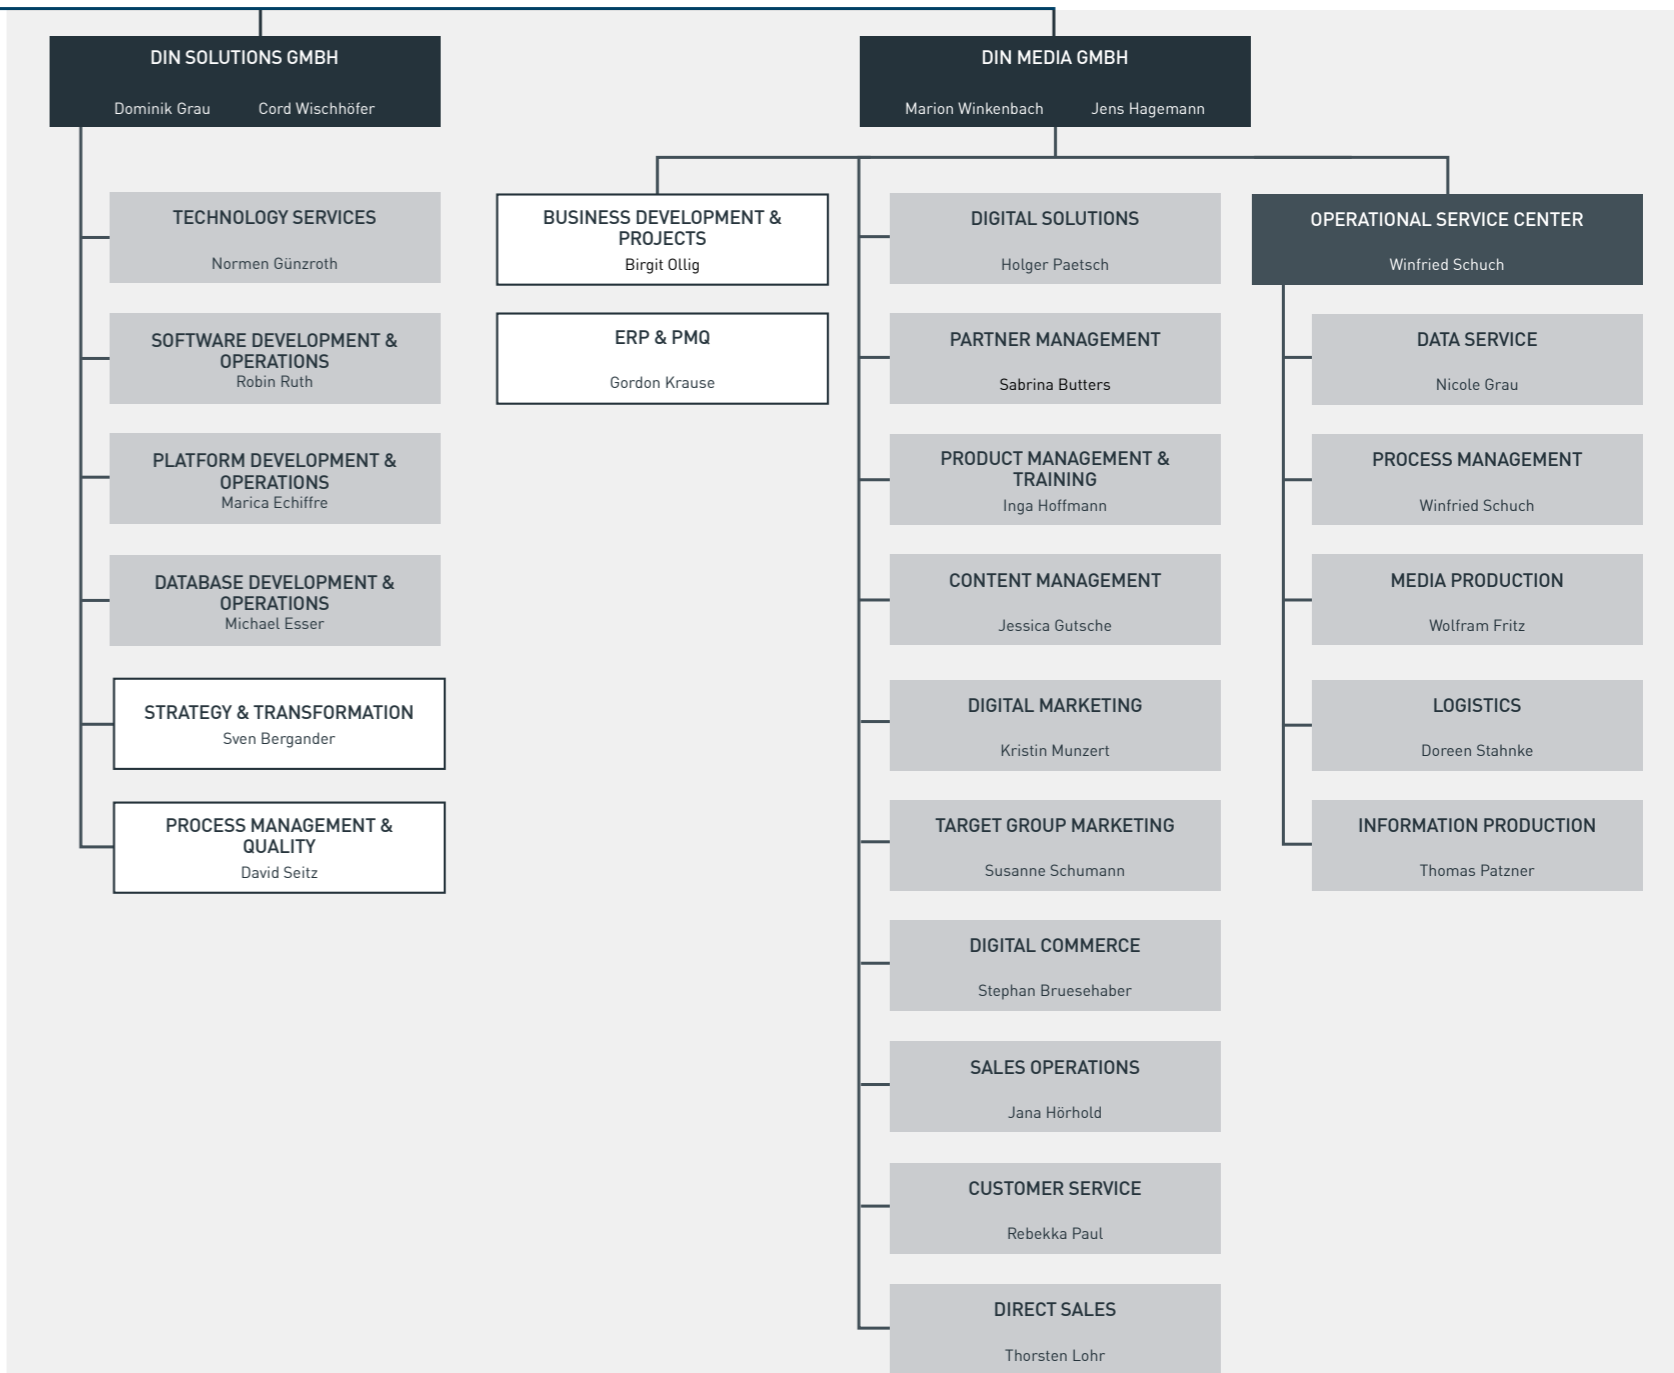

Organizational Chart DIN Group

Affiliated companies

LEGEND

- Management Board
- Unit
- Department
- Group