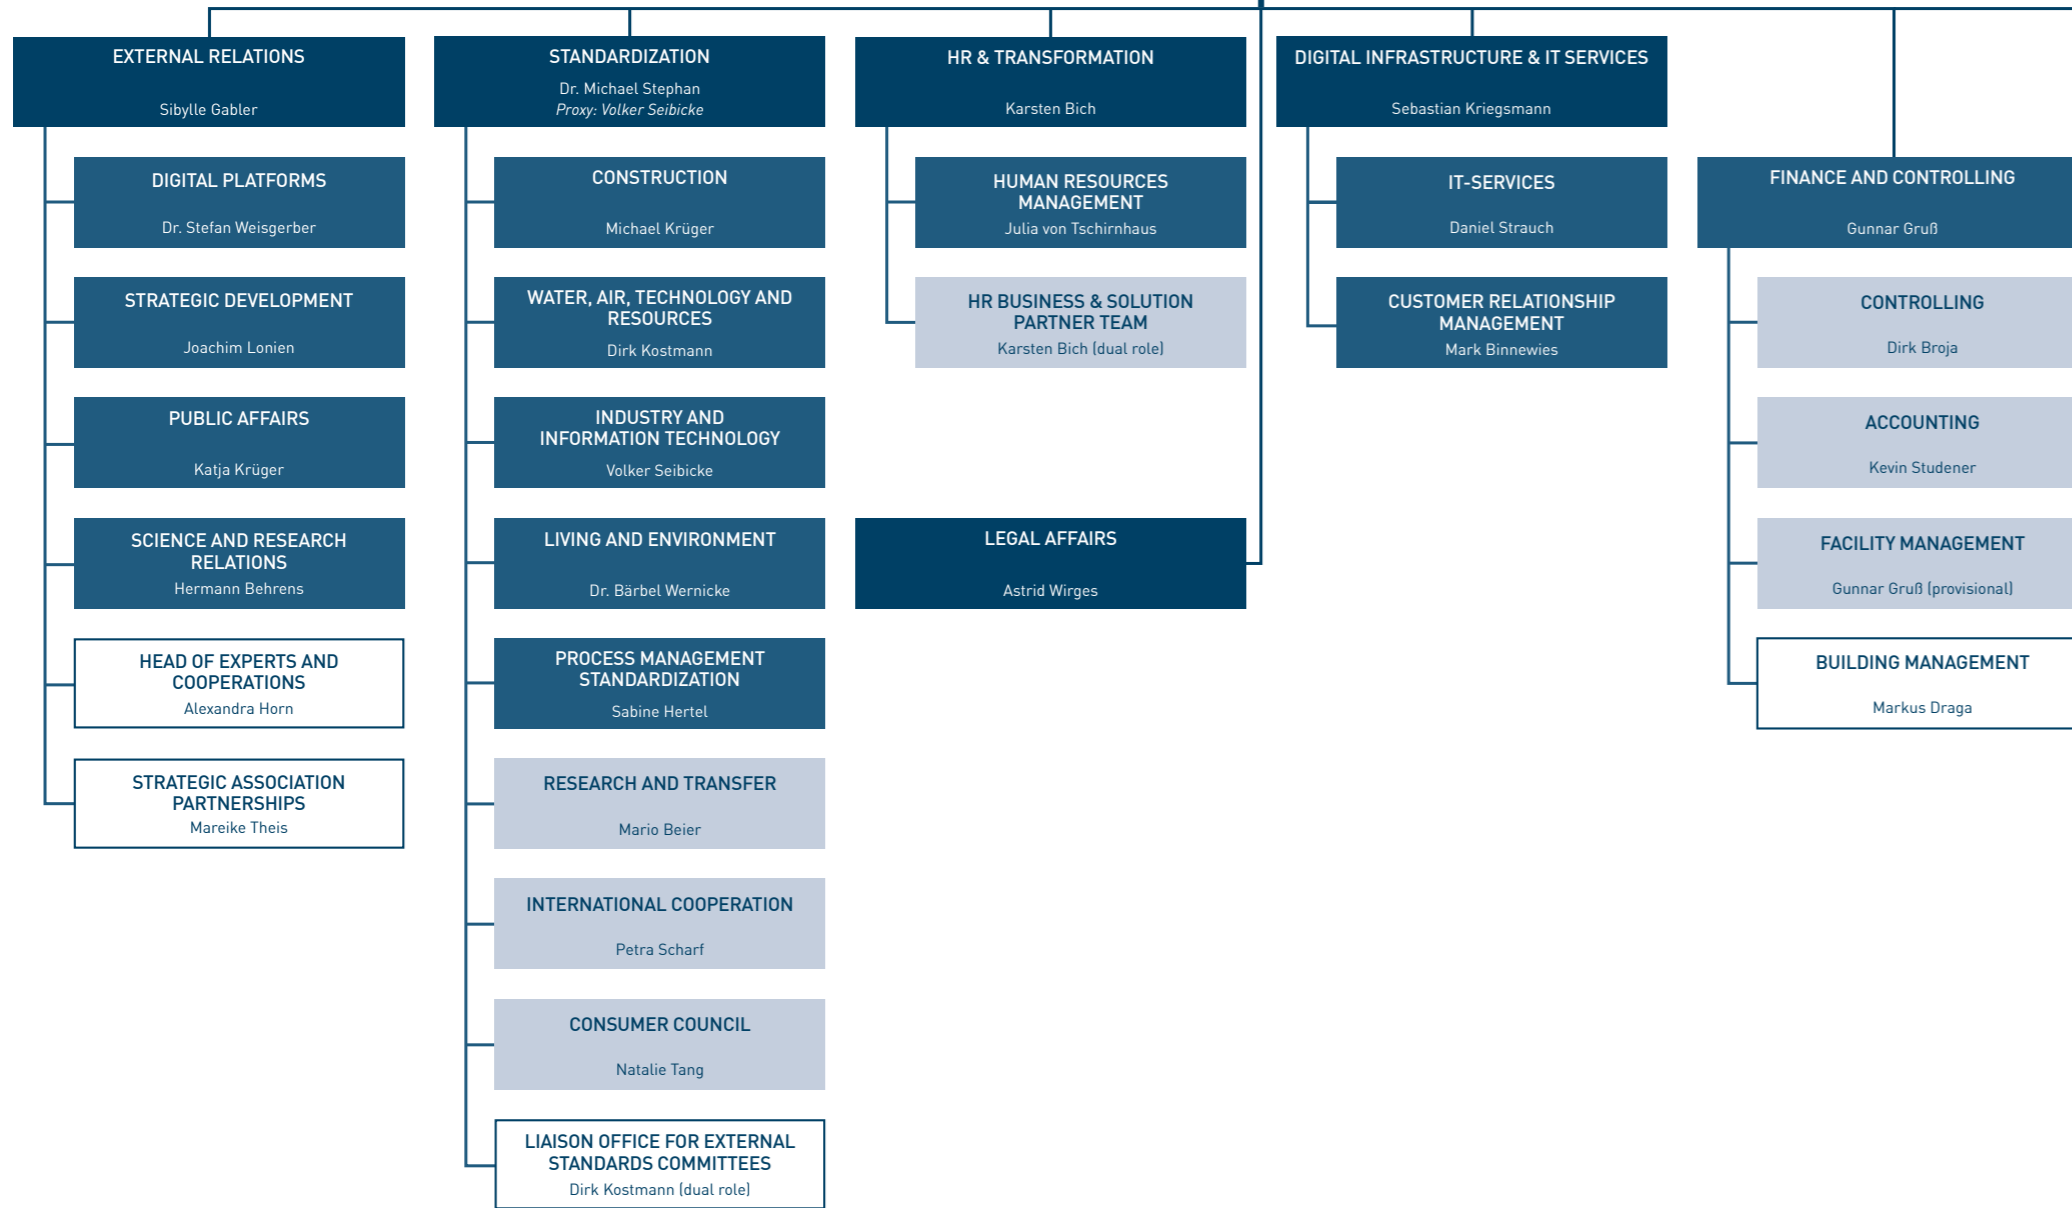

Organizational Chart DIN Group

Affiliated companies

LEGEND

- Management Board
- Unit
- Department
- Group