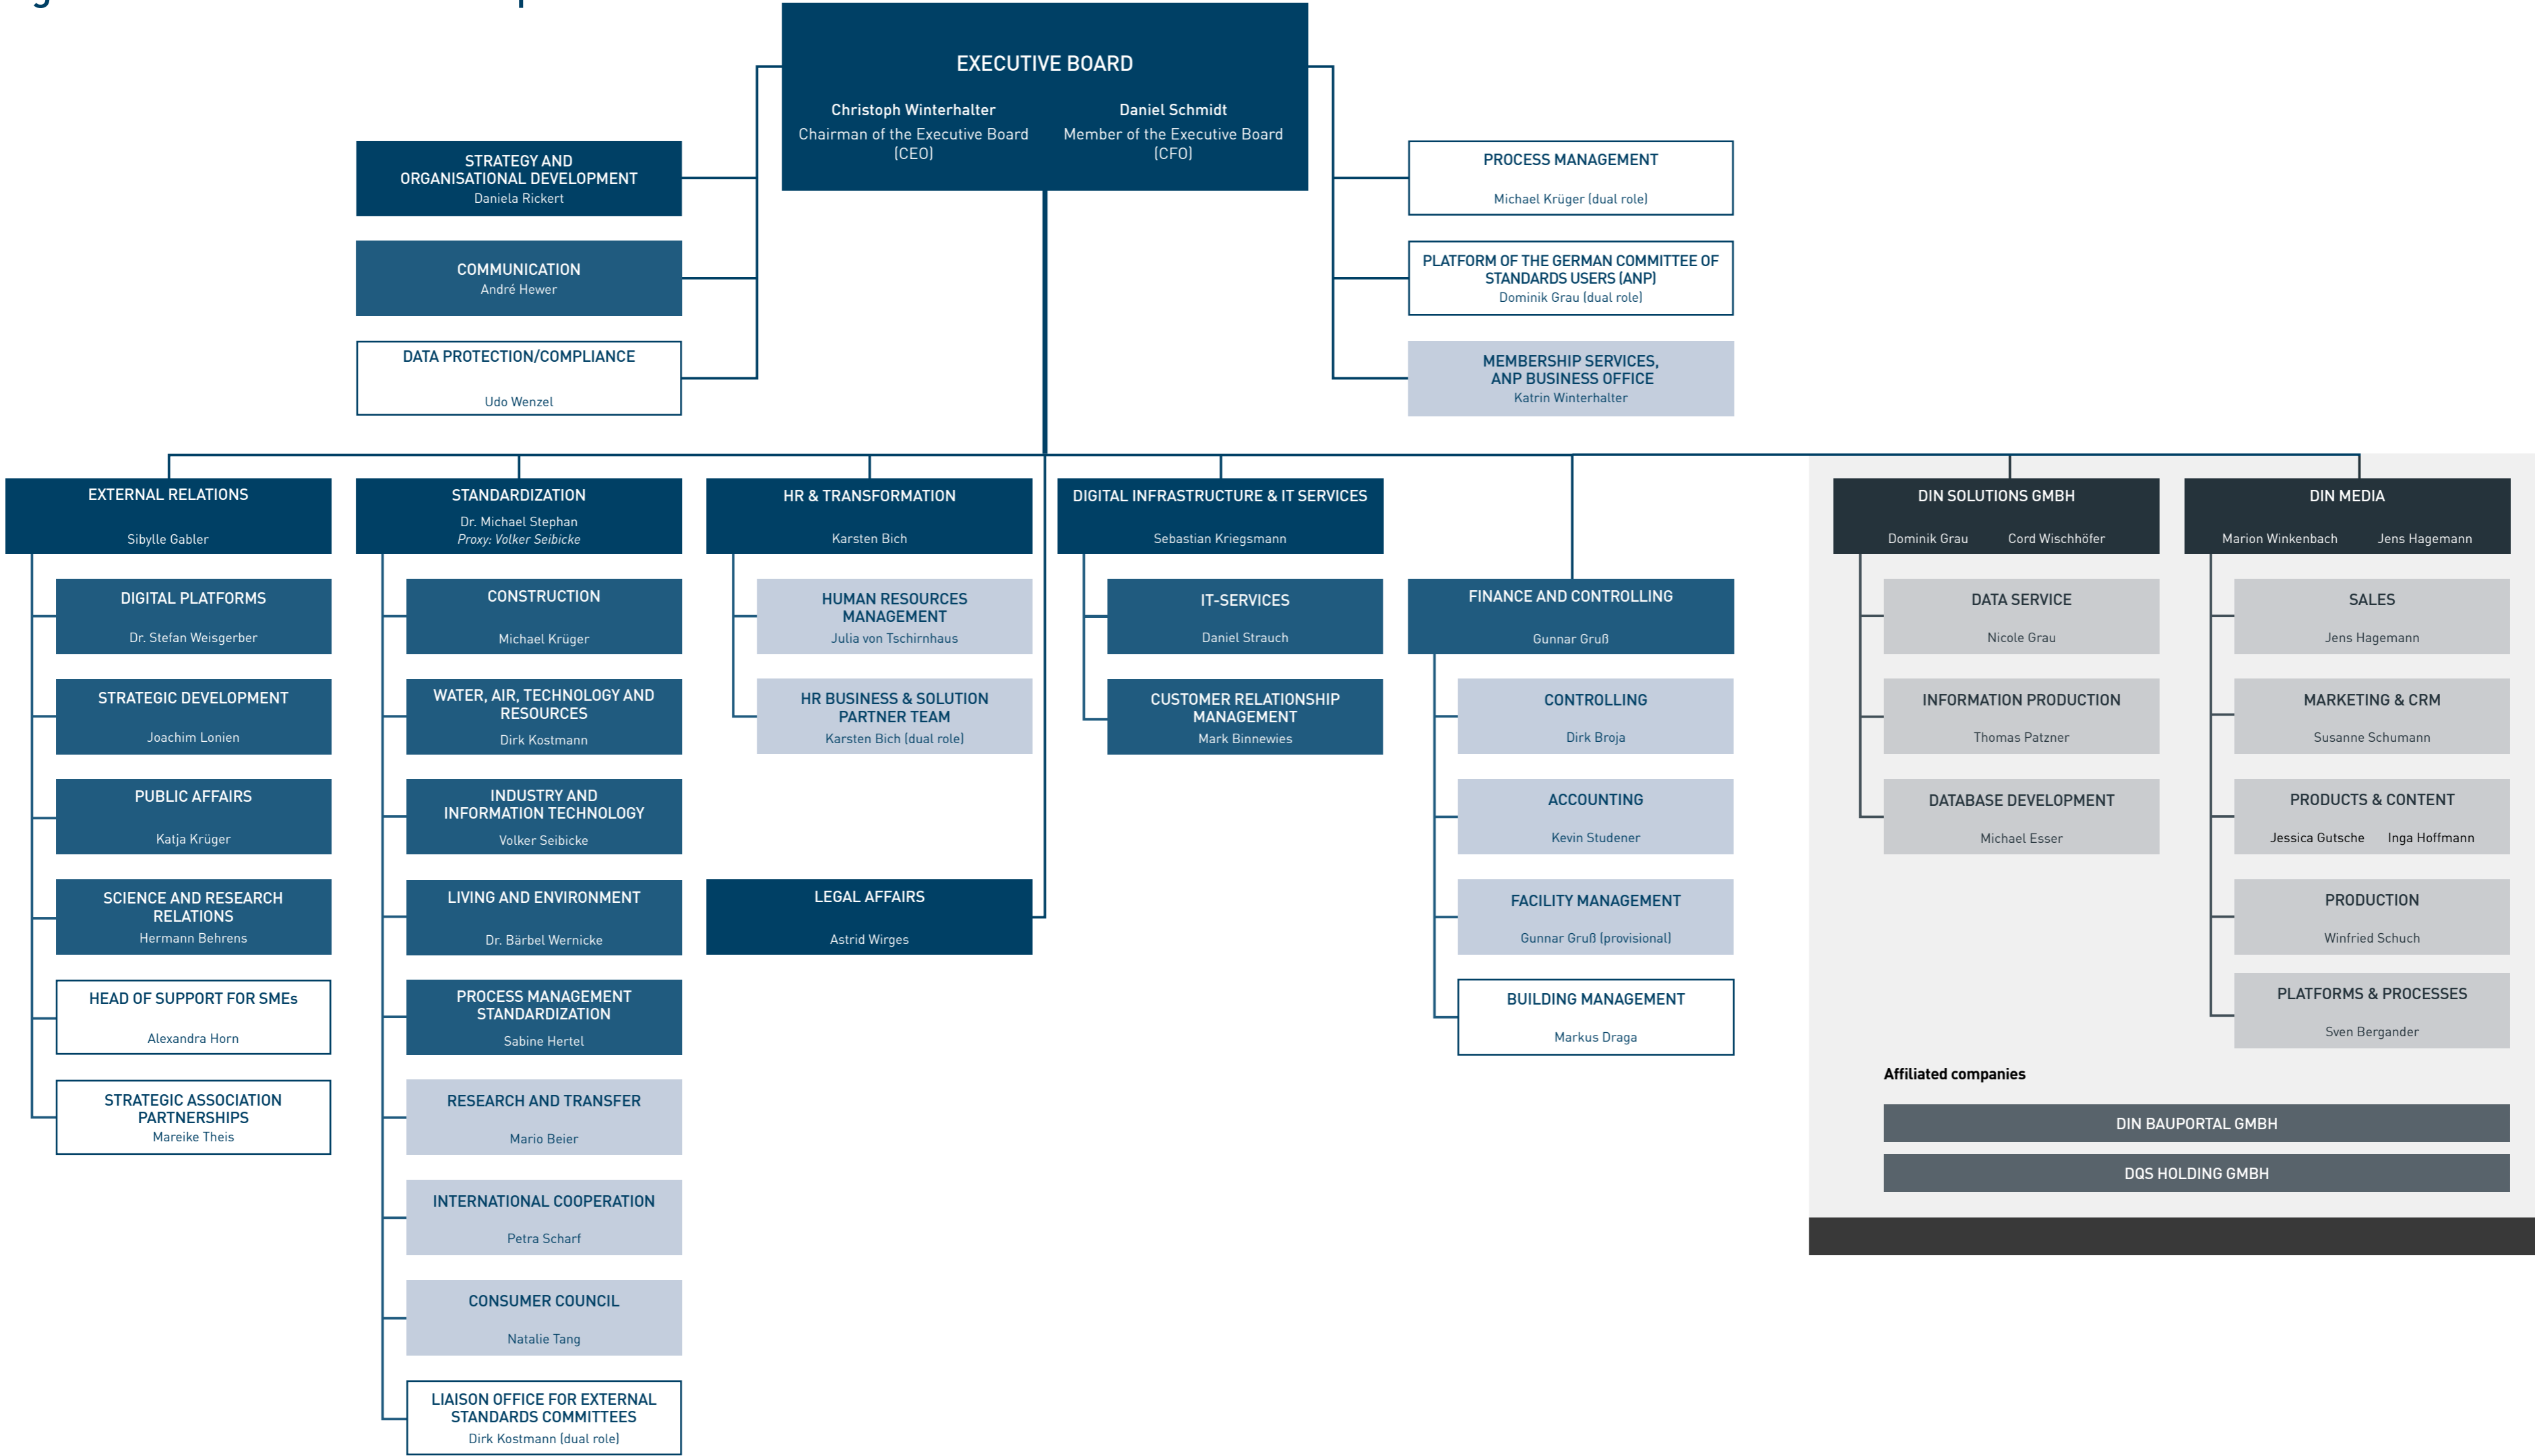

Organizational Chart DIN Group

LEGEND

- Management Board
- Unit
- Department
- Group